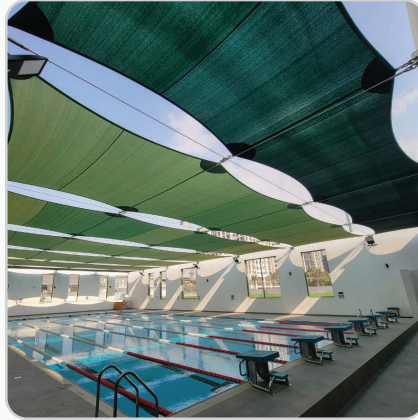

Swimming Pool
Shades

Sun Shades

Pergola
Shades

Boundary Wall
Fencing

Car Umbrella
Shades

Party & Events
Tents

Cage Ladder &
Handrails

Car Parking Shades

Car Parking Shades

TENTS & SHADES EXPERTS

The background features a dark blue, textured pattern of overlapping, semi-transparent geometric shapes, possibly representing a pool's surface or a decorative mesh. On the left side, there are three diagonal stripes in blue, orange, and red. The text 'Swimming Pool Shades' is centered in white, bold font.

Swimming Pool Shades

Swimming Pool Shades

TENTS & SHADES EXPERTS

Sun Shades

Sun Shades

TENTS & SHADES EXPERTS

The image features a pergola with a white lattice roof and dark posts, situated on a wooden deck. In the background, there is a dining table with chairs and a bottle on it. The scene is set against a backdrop of green trees and a clear blue sky. On the left side, there are three diagonal stripes in blue, orange, and red. The text 'Pergola Shades' is written in a bold, white, sans-serif font across the middle of the image.