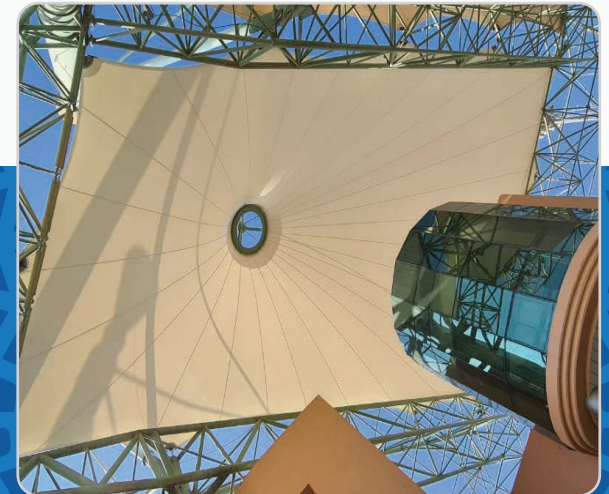

Car Parking Shades

TENTS & SHADES EXPERTS

The background features a dark blue, textured pattern of overlapping, semi-transparent geometric shapes, possibly representing a pool's surface or a decorative mesh. On the left side, there are three diagonal stripes in blue, orange, and red. The text 'Swimming Pool Shades' is centered in white, bold font.

Swimming Pool Shades

Swimming Pool Shades

TENTS & SHADES EXPERTS

Sun Shades

Sun Shades

TENTS & SHADES EXPERTS

The image features a pergola with a white lattice roof and dark posts, situated on a wooden deck. In the background, there is a dining table with chairs and a bottle on it. The scene is set against a backdrop of green trees and a clear blue sky. On the left side, there are three diagonal stripes in blue, orange, and red. The text 'Pergola Shades' is written in a bold, white, sans-serif font across the middle of the image.

Pergola Shades

Pergola Shades

TENTS & SHADES EXPERTS

Boundary Wall Fencing

Boundary Wall Fencing

BEST IN DUBAI - UAE

Car Umbrella Shades

Car Umbrella Shades

TENTS & SHADES EXPERTS

The background features a dark blue scene of a building with a complex geometric lattice pattern. Overlaid on the left are three diagonal stripes in blue, orange, and red. The text is centered in white.